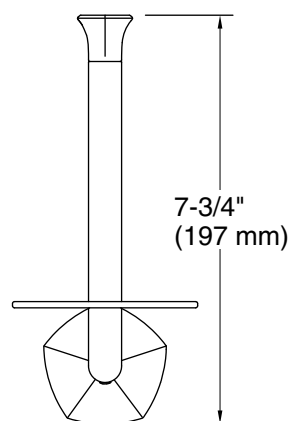

Features

- Vertical holder provides easy access for changing toilet paper
- Part of the Occasion bathroom faucet and accessory collection

Material

- Premium metal construction for durability and reliability
- KOHLER finishes resist corrosion and tarnishing

Technical Information

All product dimensions are nominal.

Material: Zinc