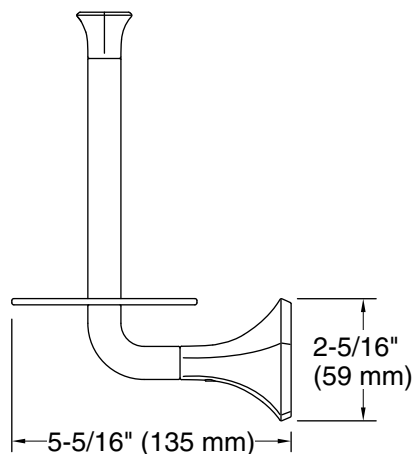

Features

- Vertical holder provides easy access for changing toilet paper
- Part of the Occasion bathroom faucet and accessory collection

Material

- Premium metal construction for durability and reliability
- KOHLER finishes resist corrosion and tarnishing

Technical Information

All product dimensions are nominal.

Material: Zinc